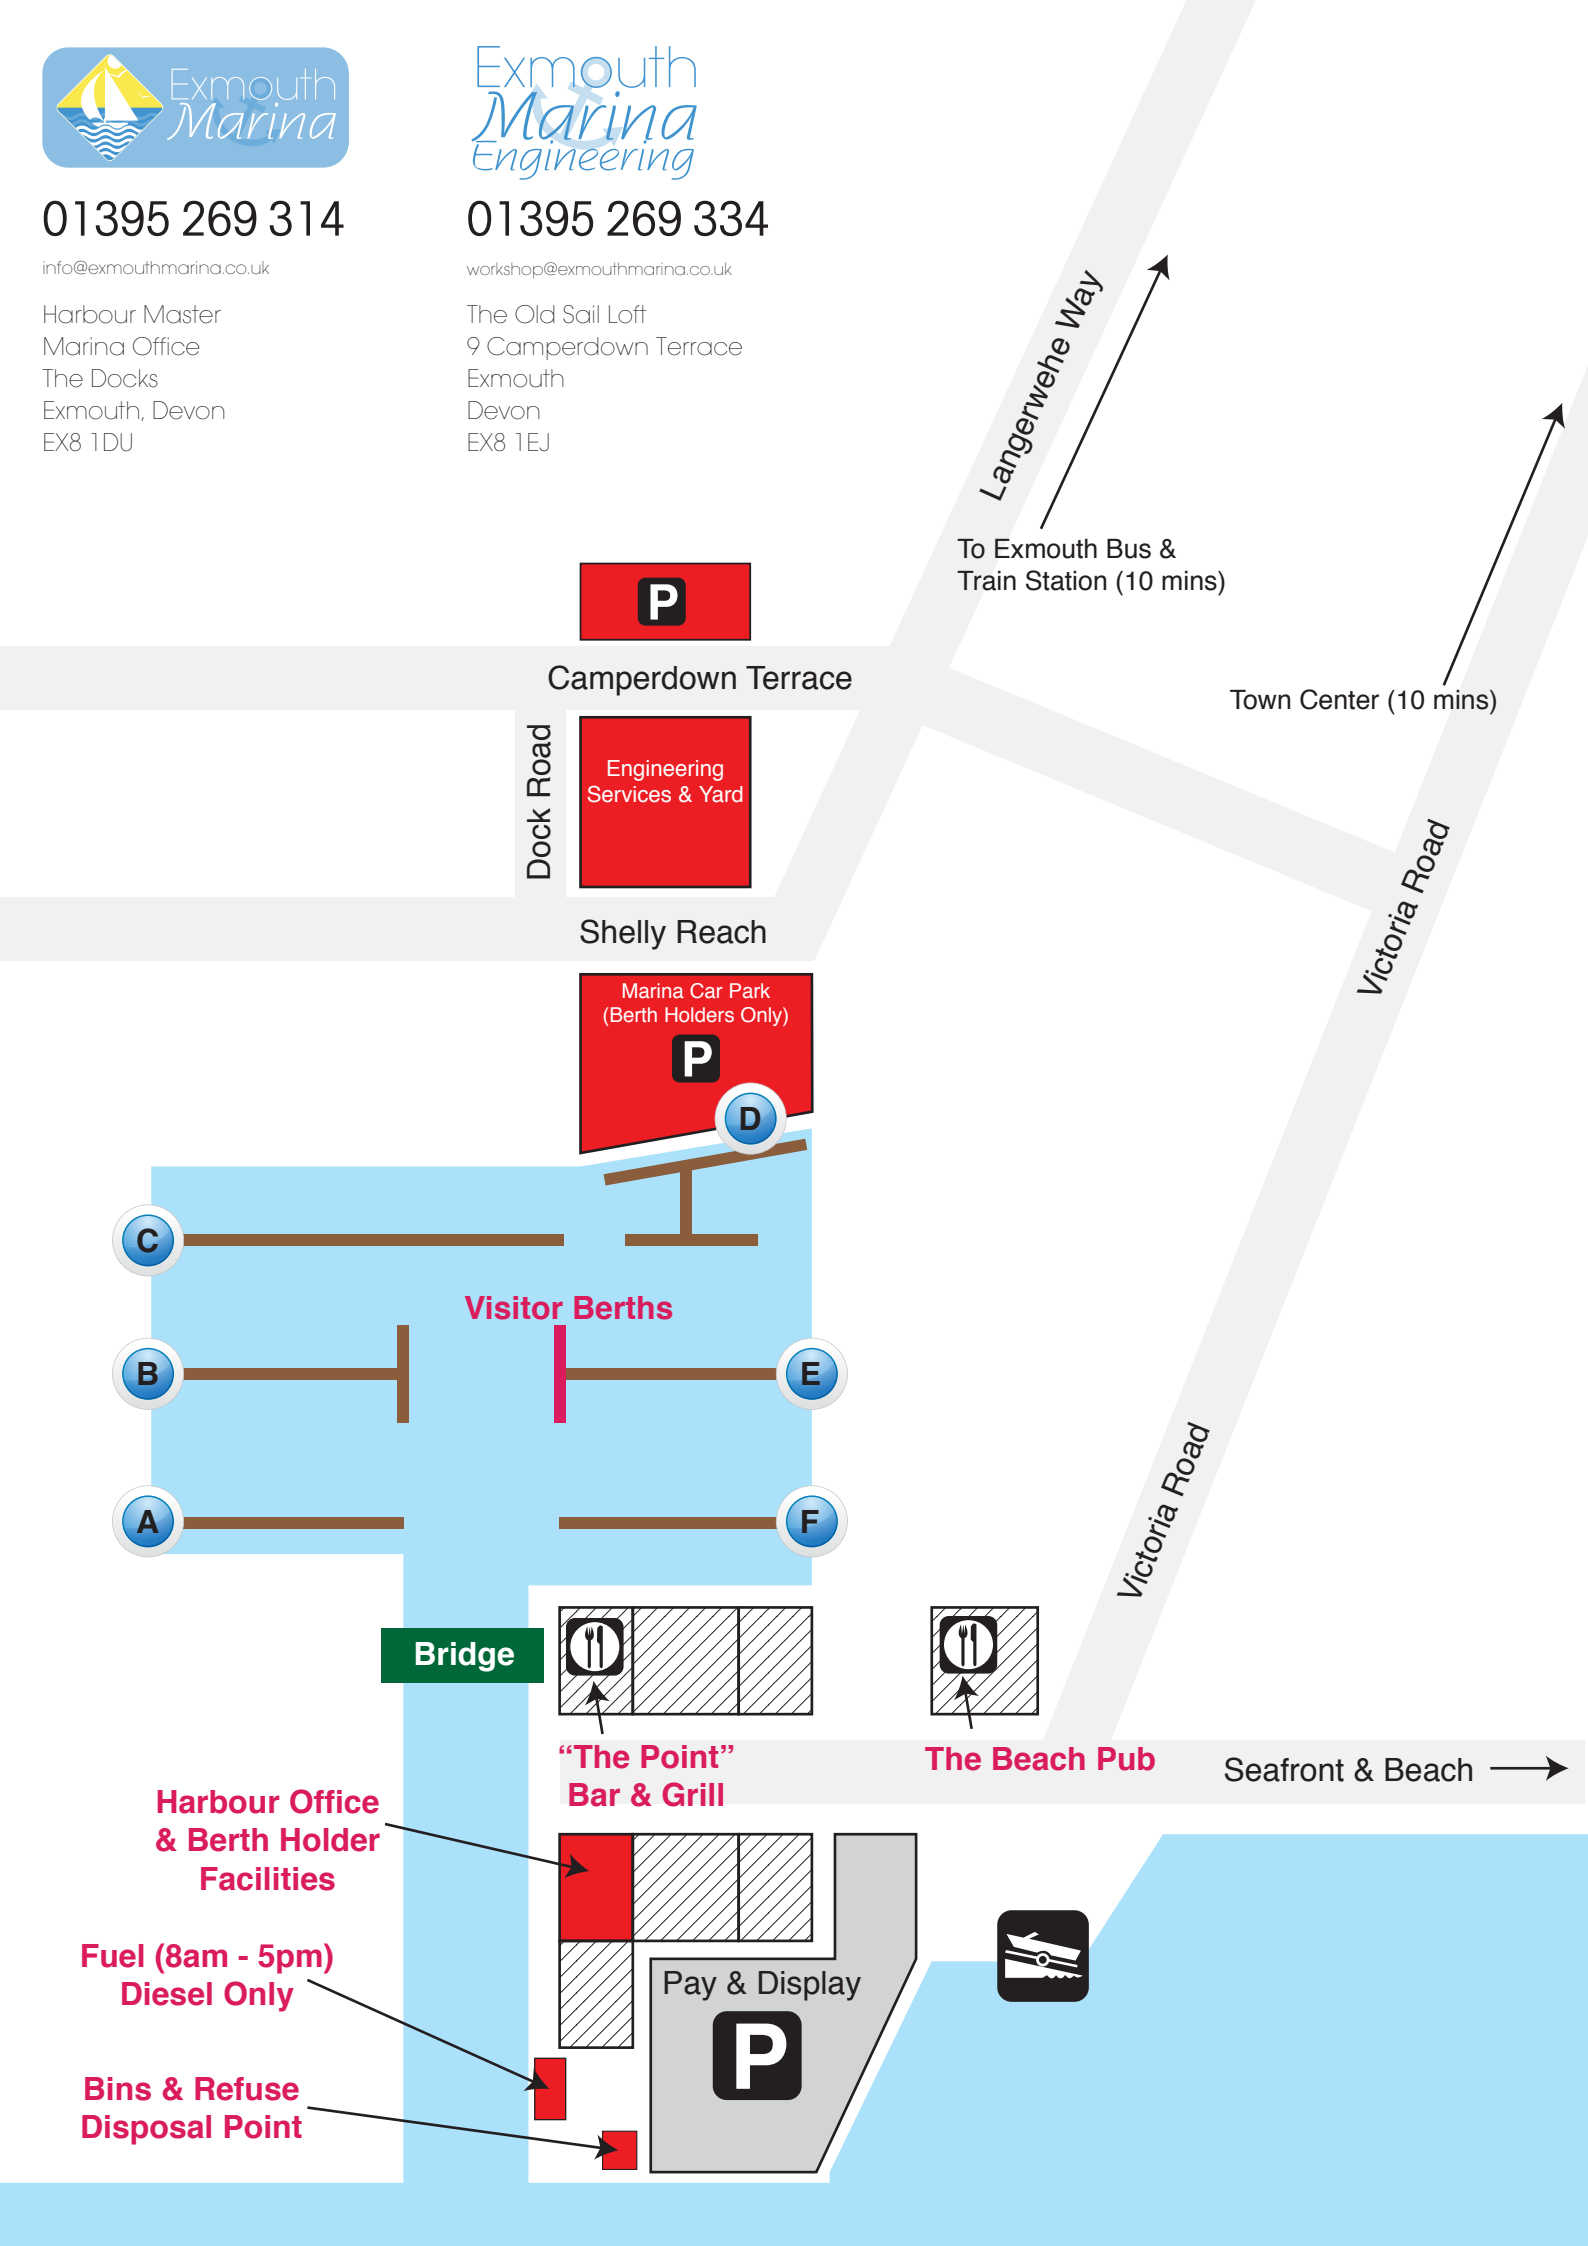

Camperdown Terrace

Dock Road

Shelly Reach

Visitor Berths

Bridge

"The Point"
Bar & Grill

The Beach Pub

Seafront & Beach →

Harbour Office
& Berth Holder
Facilities

Fuel (8am - 5pm)
Diesel Only

Bins & Refuse
Disposal Point